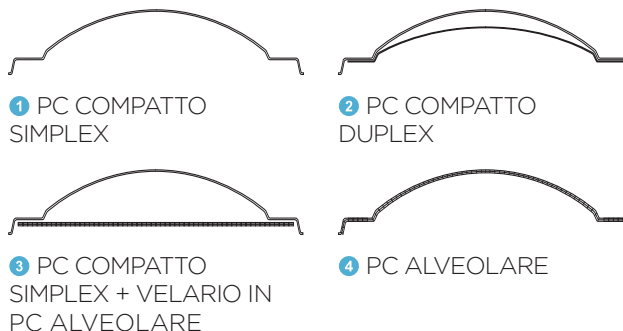

**SCEGLI LA SOLUZIONE PIÙ ADATTA
ALLE TUE NECESSITÀ**

Lucernari monolitici *circolari*

COD	A	MODELLO			
		1	2	3	4
LC01	50	✓	✓	✓	✓
LC10	60	✓	✓	✓	✓
LC11	70	✓	✓	✓	✓
LC12	80	✓	✓	✓	✓
LC13	90	✓	✓	✓	✓
LC14	100	✓	✓	✓	✓
LC21	110	✓	✓	✓	✓
LC15	120	✓	✓	✓	✓
LC22	130	✓	✓	✓	✓
LC16	140	✓	✓	✓	✓
LC17	150	✓	✓	✓	✓
LC23	160	✓	✓	✓	✓
LC18	170	✓	✓	✓	✓
LC19	180	✓	✓	✓	
LC20	200	✓	✓	✓	
		MODELLO	MODELLO	MODELLO	MODELLO

NB: tutte le quote di "A" sono espresse in cm

Lucernari monolitici *quadrati*

COD	A	MODELLO			
		1	2	3	4
LQ00	50 x 50	✓	✓	✓	✓
LQ01	60 x 60	✓	✓	✓	✓
LQ02	70 x 70	✓	✓	✓	✓
LQ03	80 x 80	✓	✓	✓	✓
LQ04	90 x 90	✓	✓	✓	✓
LQ05	100 x 100	✓	✓	✓	✓
LQ12	110 x 110	✓	✓	✓	✓
LQ06	120 x 120	✓	✓	✓	✓
LQ13	130 x 130	✓	✓	✓	✓
LQ07	140 x 140	✓	✓	✓	✓
LQ08	150 x 150	✓	✓	✓	✓
LQ14	160 x 160	✓	✓	✓	✓
LQ09	170 x 170	✓	✓	✓	✓
LQ10	180 x 180	✓	✓	✓	
LQ11	200 x 200	✓	✓	✓	
		MODELLO	MODELLO	MODELLO	MODELLO

NB: tutte le quote di "A" sono espresse in cm

Lucernari monolitici *rettangolari*

COD	A	MODELLO			
		1	2	3	4
LR21	40x100	✓	✓	✓	✓
LR26	40x200	✓	✓	✓	✓
LR20	61x86	✓	✓	✓	✓
LR35	70x120	✓	✓	✓	✓
LR22	76x106	✓	✓	✓	✓
LR28	76x216	✓	✓	✓	✓
LR44	80x150	✓	✓	✓	✓
LR45	80x200	✓	✓	✓	✓
LR37	80x250	✓	✓	✓	✓
LR41	90x190	✓	✓	✓	✓
LR46	90x250	✓	✓	✓	✓
LR24	100x150	✓	✓	✓	✓
LR27	100x200	✓	✓	✓	✓
LR38	100x250	✓	✓	✓	✓
LR31	100x274	✓	✓	✓	✓
LR36	120x170	✓	✓	✓	✓
LR40	120x220	✓	✓	✓	✓
LR43	120x250	✓	✓	✓	✓
LR25	136x186	✓	✓	✓	✓
LR42	150x200	✓	✓	✓	✓
LR30	150x250	✓	✓	✓	✓
		PRODOTTO	PRODOTTO	PRODOTTO	PRODOTTO