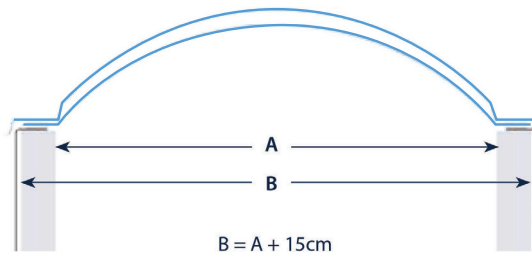

CHOOSE THE SOLUTION THAT BEST  
SUITS YOUR NEEDS

Circular monolithic skylights

COD	A	MODELLO			
		1	2	3	4
LC01	50	✓	✓	✓	✓
LC10	60	✓	✓	✓	✓
LC11	70	✓	✓	✓	✓
LC12	80	✓	✓	✓	✓
LC13	90	✓	✓	✓	✓
LC14	100	✓	✓	✓	✓
LC21	110	✓	✓	✓	✓
LC15	120	✓	✓	✓	✓
LC22	130	✓	✓	✓	✓
LC16	140	✓	✓	✓	✓
LC17	150	✓	✓	✓	✓
LC23	160	✓	✓	✓	✓
LC18	170	✓	✓	✓	✓
LC19	180	✓	✓	✓	
LC20	200	✓	✓	✓	
		MODELLO	MODELLO	MODELLO	MODELLO

NOTE: All dimensions of "A" are expressed in centimetres

Square monolithic skylights

COD	A	MODELLO			
		1	2	3	4
LQ00	50 x 50	✓	✓	✓	✓
LQ01	60 x 60	✓	✓	✓	✓
LQ02	70 x 70	✓	✓	✓	✓
LQ03	80 x 80	✓	✓	✓	✓
LQ04	90 x 90	✓	✓	✓	✓
LQ05	100 x 100	✓	✓	✓	✓
LQ12	110 x 110	✓	✓	✓	✓
LQ06	120 x 120	✓	✓	✓	✓
LQ13	130 x 130	✓	✓	✓	✓
LQ07	140 x 140	✓	✓	✓	✓
LQ08	150 x 150	✓	✓	✓	✓
LQ14	160 x 160	✓	✓	✓	✓
LQ09	170 x 170	✓	✓	✓	✓
LQ10	180 x 180	✓	✓	✓	
LQ11	200 x 200	✓	✓	✓	
		MODELLO	MODELLO	MODELLO	MODELLO

NOTE: All dimensions of "A" are expressed in centimetres.

Skylight support dimensions

Rectangular monolithic skylights

COD	A	MODELLO			
		1	2	3	4
LR21	40x100	✓	✓	✓	✓
LR26	40x200	✓	✓	✓	✓
LR20	61x86	✓	✓	✓	✓
LR35	70x120	✓	✓	✓	✓
LR22	76x106	✓	✓	✓	✓
LR28	76x216	✓	✓	✓	✓
LR44	80x150	✓	✓	✓	✓
LR45	80x200	✓	✓	✓	✓
LR37	80x250	✓	✓	✓	✓
LR41	90x190	✓	✓	✓	✓
LR46	90x250	✓	✓	✓	✓
LR24	100x150	✓	✓	✓	✓
LR27	100x200	✓	✓	✓	✓
LR38	100x250	✓	✓	✓	✓
LR31	100x274	✓	✓	✓	✓
LR36	120x170	✓	✓	✓	✓
LR40	120x220	✓	✓	✓	✓
LR43	120x250	✓	✓	✓	✓
LR25	136x186	✓	✓	✓	✓
LR42	150x200	✓	✓	✓	✓
LR30	150x250	✓	✓	✓	✓
		PRODOTTO	PRODOTTO	PRODOTTO	PRODOTTO

NOTE: All dimensions of "A" are expressed in centimetres.