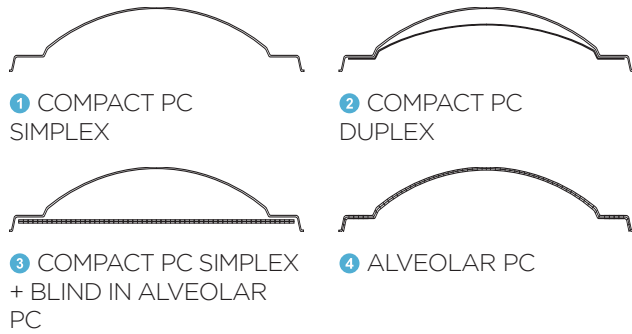

CHOOSE THE SOLUTION THAT BEST  
SUITS YOUR NEEDS

Circular monolithic skylights

COD	A	MODELLO			
		1	2	3	4
LC01	50	✓	✓	✓	✓
LC10	60	✓	✓	✓	✓
LC11	70	✓	✓	✓	✓
LC12	80	✓	✓	✓	✓
LC13	90	✓	✓	✓	✓
LC14	100	✓	✓	✓	✓
LC21	110	✓	✓	✓	✓
LC15	120	✓	✓	✓	✓
LC22	130	✓	✓	✓	✓
LC16	140	✓	✓	✓	✓
LC17	150	✓	✓	✓	✓
LC23	160	✓	✓	✓	✓
LC18	170	✓	✓	✓	✓
LC19	180	✓	✓	✓	
LC20	200	✓	✓	✓	
		MODELLO	MODELLO	MODELLO	MODELLO

NOTE: All dimensions of "A" are expressed in centimetres

Square monolithic skylights

COD	A	MODELLO			
		1	2	3	4
LQ00	50 x 50	✓	✓	✓	✓
LQ01	60 x 60	✓	✓	✓	✓
LQ02	70 x 70	✓	✓	✓	✓
LQ03	80 x 80	✓	✓	✓	✓
LQ04	90 x 90	✓	✓	✓	✓
LQ05	100 x 100	✓	✓	✓	✓
LQ12	110 x 110	✓	✓	✓	✓
LQ06	120 x 120	✓	✓	✓	✓
LQ13	130 x 130	✓	✓	✓	✓
LQ07	140 x 140	✓	✓	✓	✓
LQ08	150 x 150	✓	✓	✓	✓
LQ14	160 x 160	✓	✓	✓	✓
LQ09	170 x 170	✓	✓	✓	✓
LQ10	180 x 180	✓	✓	✓	
LQ11	200 x 200	✓	✓	✓	
		MODELLO	MODELLO	MODELLO	MODELLO

NOTE: All dimensions of "A" are expressed in centimetres.

Skylight support dimensions

Rectangular monolithic skylights

COD	A	MODELLO			
		1	2	3	4
LR21	40x100	✓	✓	✓	✓
LR26	40x200	✓	✓	✓	✓
LR20	61x86	✓	✓	✓	✓
LR35	70x120	✓	✓	✓	✓
LR22	76x106	✓	✓	✓	✓
LR28	76x216	✓	✓	✓	✓
LR44	80x150	✓	✓	✓	✓
LR45	80x200	✓	✓	✓	✓
LR37	80x250	✓	✓	✓	✓
LR41	90x190	✓	✓	✓	✓
LR46	90x250	✓	✓	✓	✓
LR24	100x150	✓	✓	✓	✓
LR27	100x200	✓	✓	✓	✓
LR38	100x250	✓	✓	✓	✓
LR31	100x274	✓	✓	✓	✓
LR36	120x170	✓	✓	✓	✓
LR40	120x220	✓	✓	✓	✓
LR43	120x250	✓	✓	✓	✓
LR25	136x186	✓	✓	✓	✓
LR42	150x200	✓	✓	✓	✓
LR30	150x250	✓	✓	✓	✓
		PRODOTTO	PRODOTTO	PRODOTTO	PRODOTTO